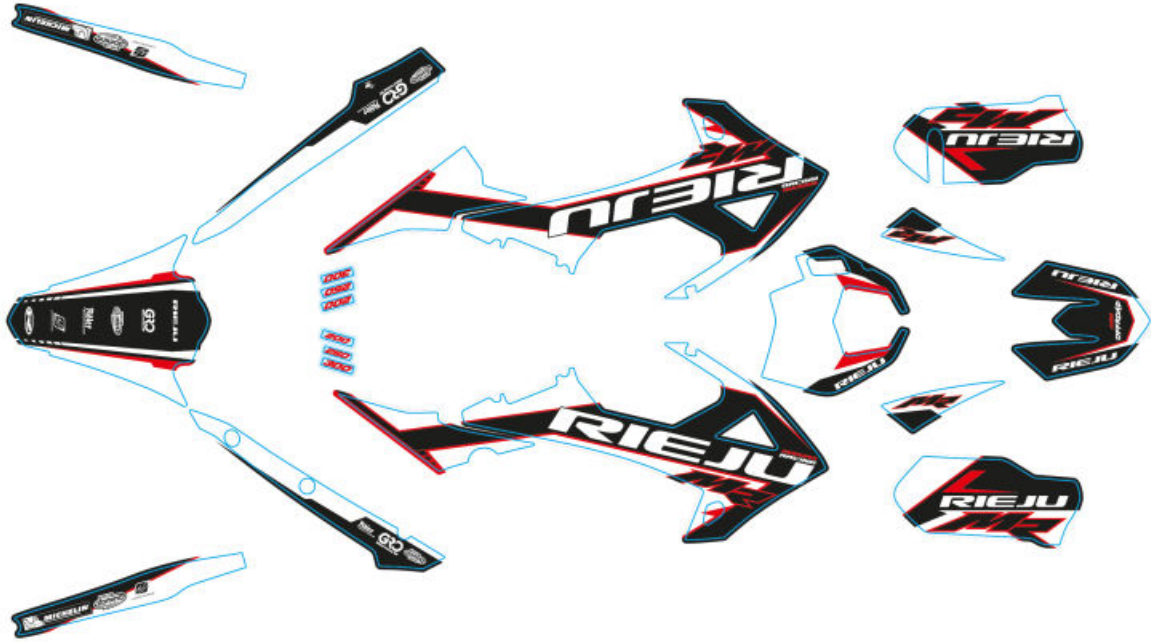

0/000.390.9130 JUEGO CALCAS MR RACING 2022

1

RJ-DECAL SET *MR RACING 250cc*
0/000.390.9130 (u. 1)